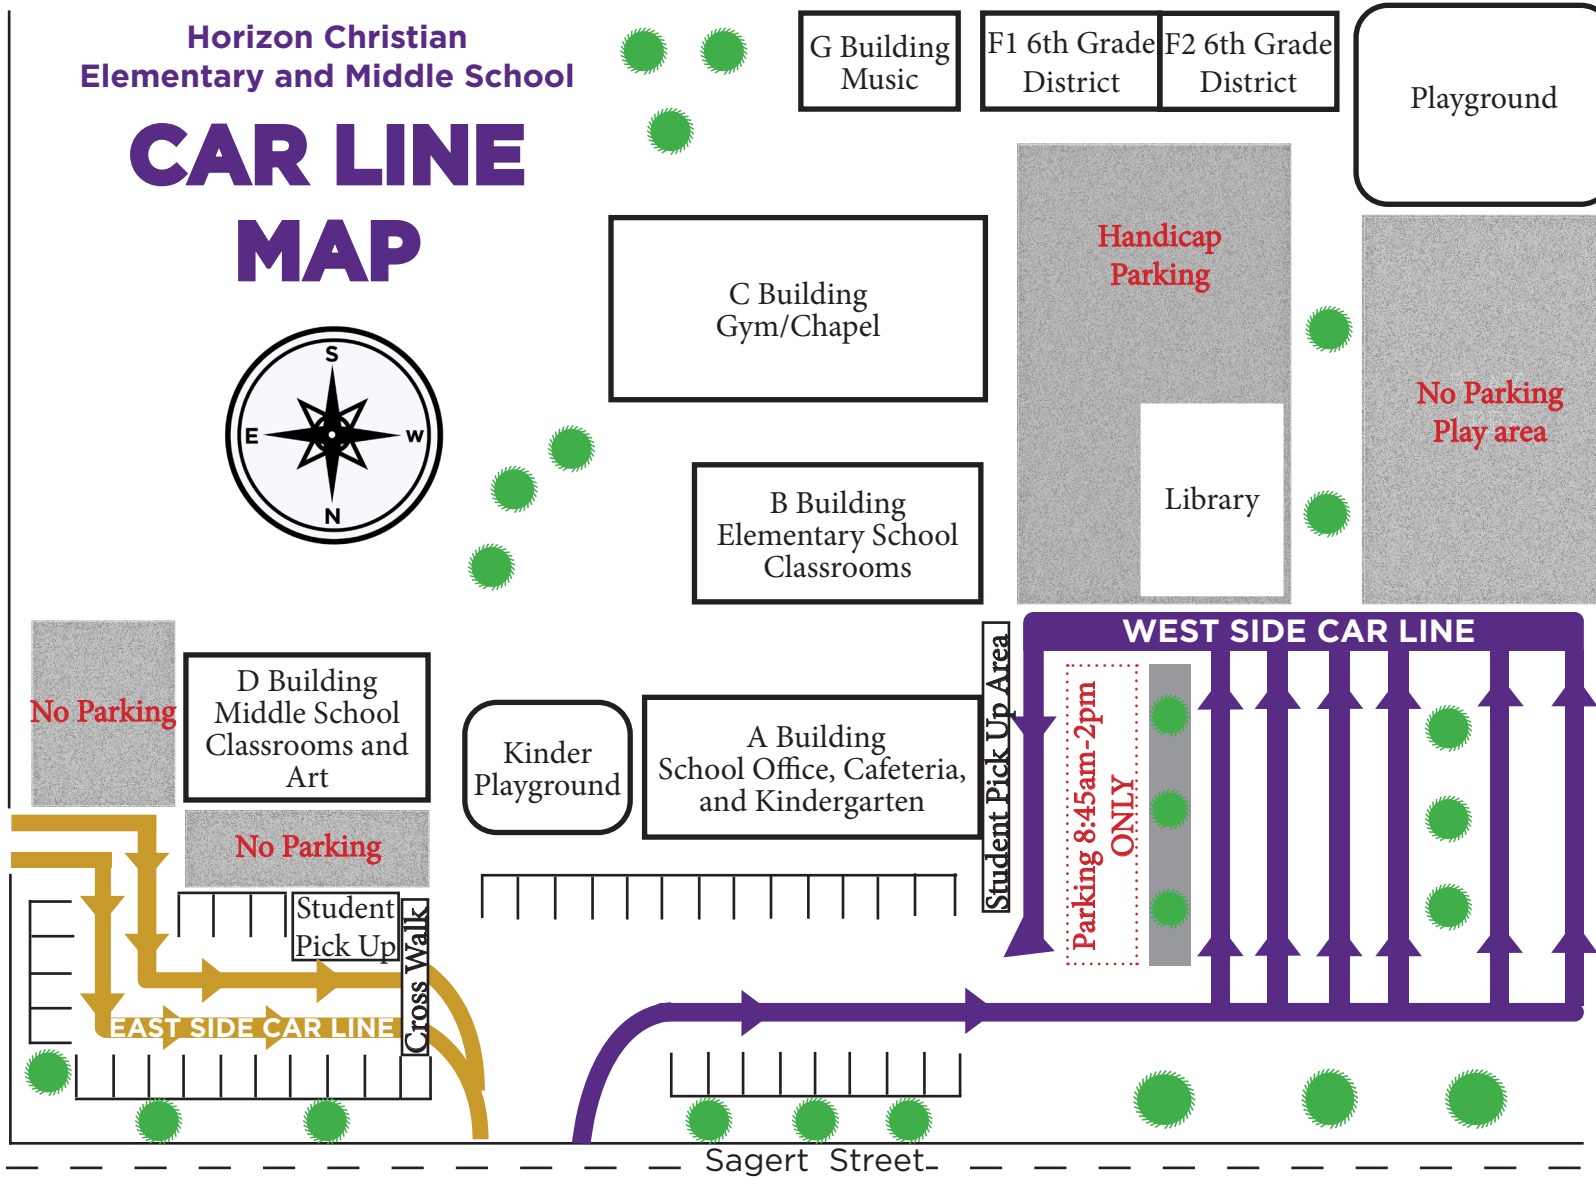

Horizon Christian
Elementary and Middle School

CAR LINE MAP

Do NOT park here or in the cul-de-sac SW 72nd Avenue -

AM DROP OFF

EAST SIDE:
Middle School & their
siblings ONLY
8 - 8:15am
*siblings go to gym

WEST SIDE:
Kinder & all
Elementary
8:15-8:30am

PM PICK UP

EAST SIDE:
Group A: Kinder ONLY
2:40pm
Group D: 7th & 8th
Grade & their siblings
(no 6th Grade)
3:10pm

WEST SIDE:
Group B: All
Elementary & kinder
siblings
2:50pm
Group C: 6th Grade &
their siblings
3:10pm

**HORIZON
CHRISTIAN SCHOOL**

- **EAST SIDE** form 2 lanes; **WEST SIDE** form 6 lanes.
- Place back of this map with student(s) names(s) in **BOLD** in front windshield.
- DO NOT ARRIVE EARLY
- Respect our neighbors: DO NOT park in the cul-de-sac, on 72nd, or block traffic on Sagert.
- PM Car Lines open at dismissal times: **EAST SIDE** Car Line opens at 2:40pm for K ONLY & 3:10pm for 7th/8th grade & their siblings. **WEST SIDE** Car Line opens at 2:50pm for ES and 3:10 for 6th grade & their siblings.
- PM Car Line moves forward 2 cars at a time at the signal of the car line attendant.
- You will be asked to go around again if your child is not on the sidewalk when called forward.

- East Side Car Line
- West Side Car Line
- No Parking

I AM AN AUTHORIZED FAMILY MEMBER AND/OR FRIEND

Please print the first and last name of each student(s) you are picking up in **BIG BOLD LETTERS**. For safety purposes, please remain in your car and place car seat on passenger side. Please display this card on the DRIVER side of the windshield for car line until your child is in your car.