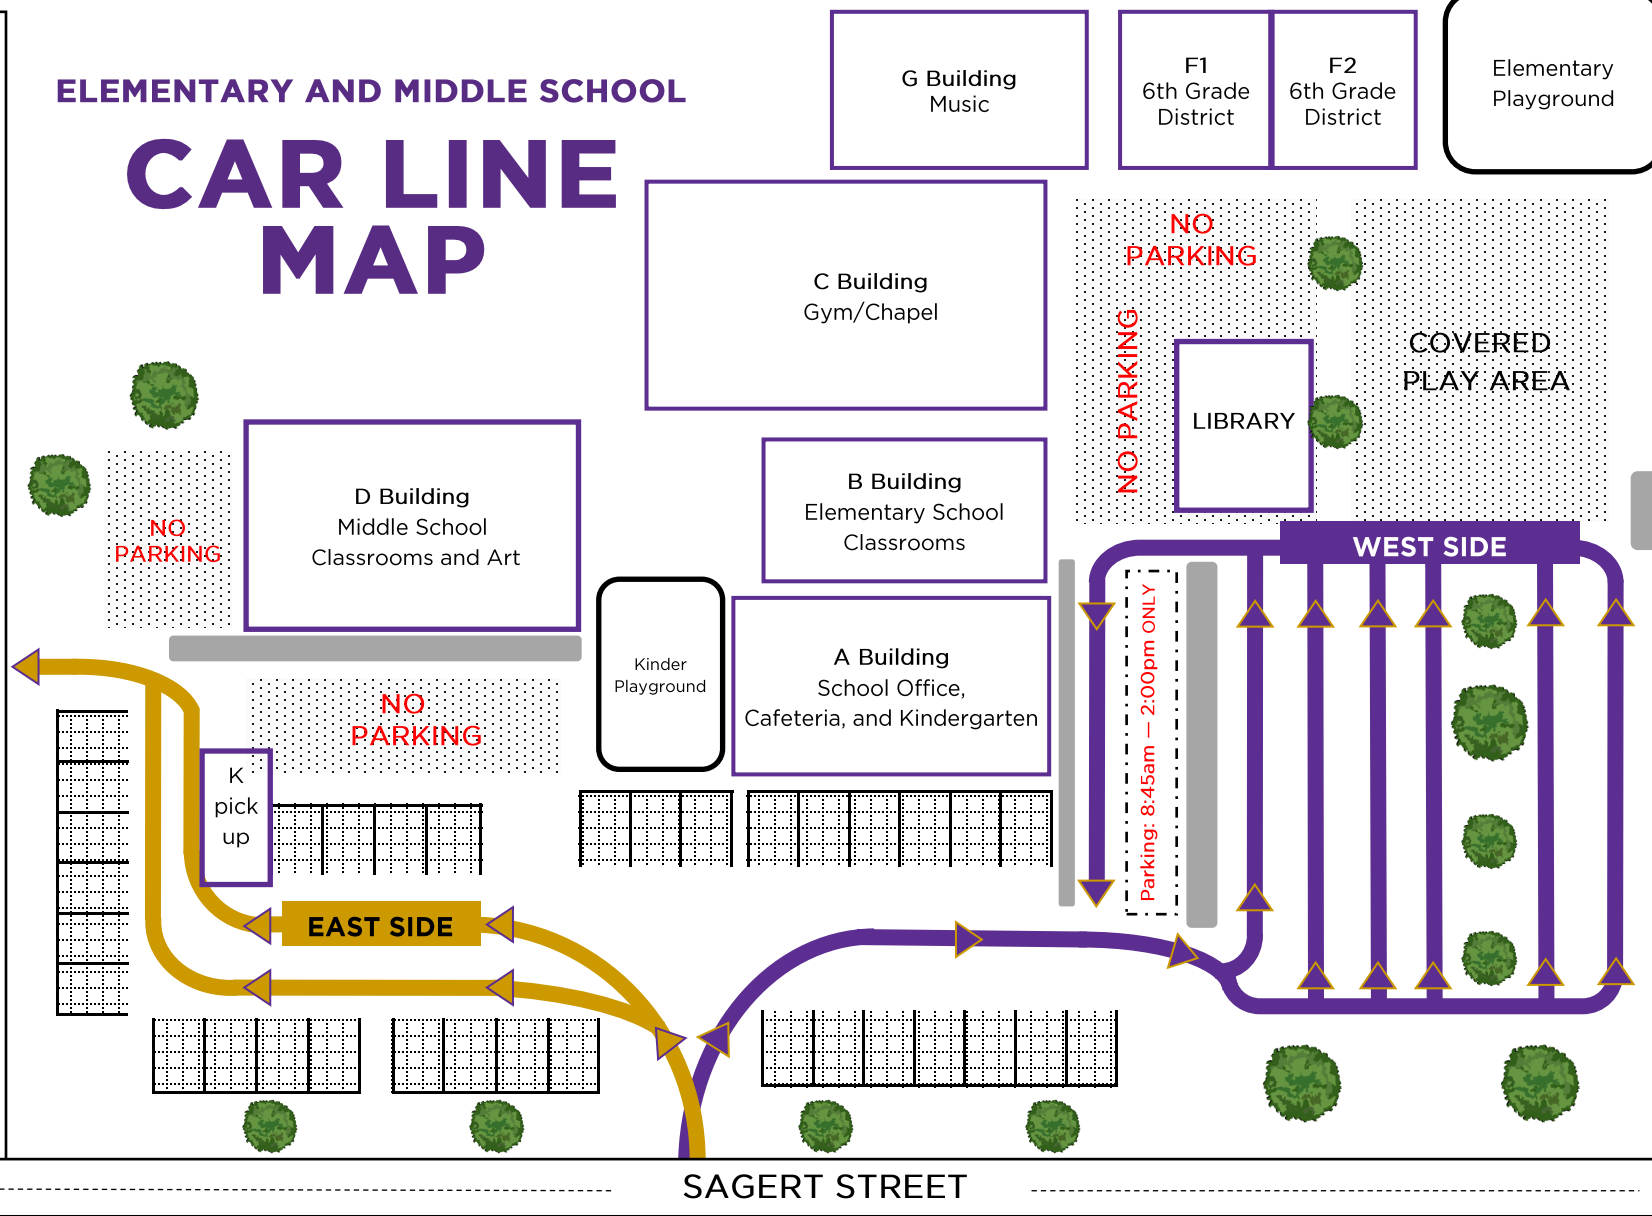

Do NOT park here or in the cul-de-sac SW 72ND Avenue

ELEMENTARY AND MIDDLE SCHOOL

# CAR LINE MAP

CAR LINE	
<b>AM DROP OFF</b>	
<b>EAST SIDE:</b> Middle School & their siblings ONLY 8:00-8:15AM * Siblings go to gym	
<b>WEST SIDE:</b> Kinder & All Elementary 8:15-8:30AM	
<b>NOTE:</b> Late arrivals must check in at School Office	
<b>PM PICK UP</b>	
<b>EAST SIDE:</b> Kinder & their siblings ONLY 2:40-2:50PM	
Middle School 3:10PM	
<b>WEST SIDE:</b> All Elementary 2:50PM	
Middle School & their siblings 3:10PM	

**CAR LINE GUIDELINES:**

- **EAST SIDE** forms 2 lanes; **WEST SIDE** forms 6 lanes.
- Place back of this map with student(s) name(s) in **BOLD** in front windshield.
- **Always** pull forward as far as possible.
- Respect our neighbors: **DO NOT** park in the cul-de-sac, on 72nd or block traffic on Sagert.
- **PM** Car Line opens 10 minutes before dismissals: **EAST SIDE** Car Line opens at 2:30PM for K & siblings ONLY, 3:00PM for MS. **WEST SIDE** Car Line opens at 2:40PM for ES, 3:00PM for MS & their siblings.
- **PM** Car Line moves forward 2 cars at a time at the signal of the car line attendant.
- You will be asked to go around again if your child is not on the sidewalk when called forward.

-  East Side Car Line
-  West Side Car Line
-  No Parking
-  Open Parking